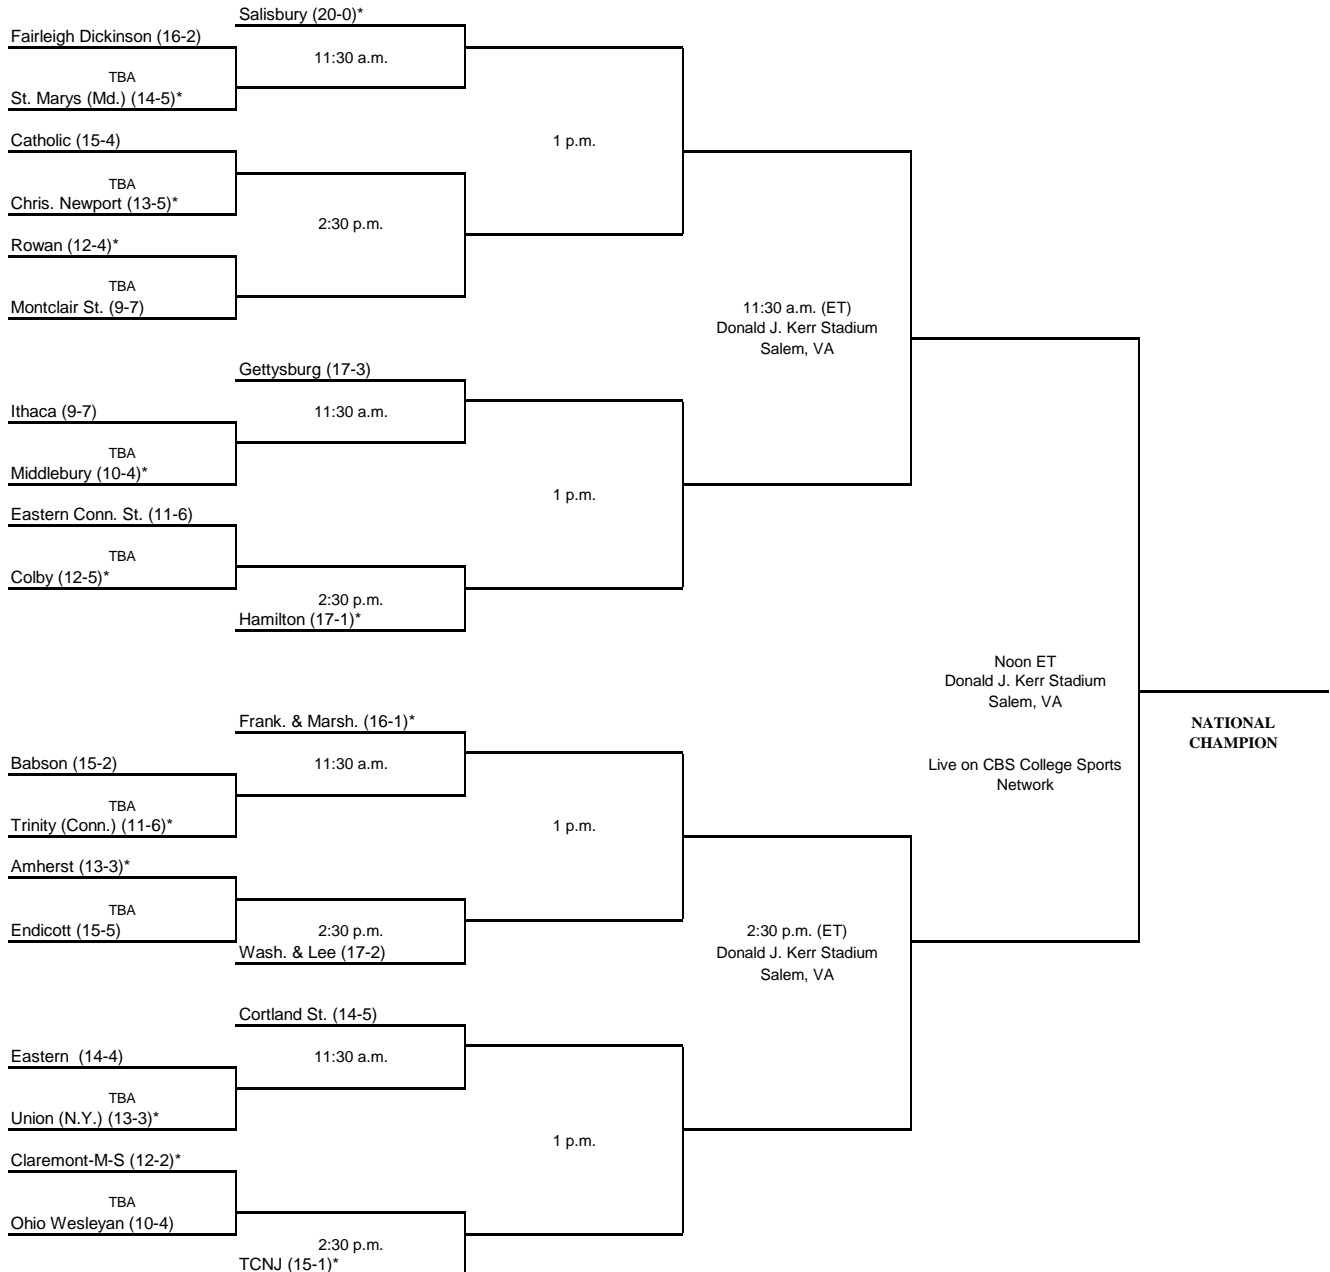

# 2008 LACROSSE CHAMPIONSHIP

First Round  
Wednesday, May 7

Regionals  
May 10-11

Semifinals  
Saturday, May 17

Final  
Sunday, May 18

In the first round, the home team is the host institution. After the first round the home team will be the team at the top of the respective bracket  
\* Host Institution